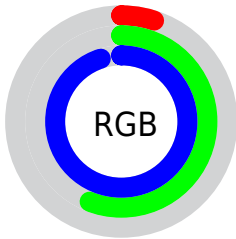

Distribution

- Red (5%)
- Green (56%)
- Blue (95%)