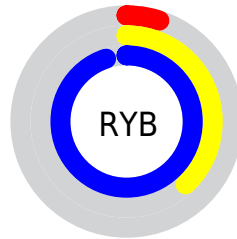

- Red (5%)
- Yellow (38%)
- Blue (95%)