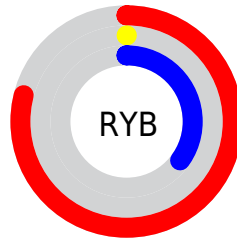

- Red (79%)
- Yellow (0%)
- Blue (35%)