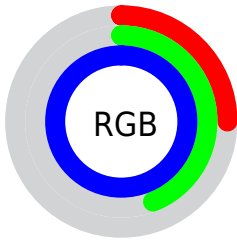

Distribution

- Red (25%)
- Green (44%)
- Blue (100%)