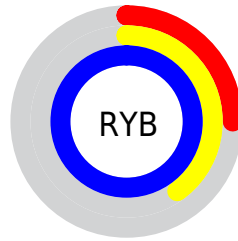

- Red (25%)
- Yellow (40%)
- Blue (100%)