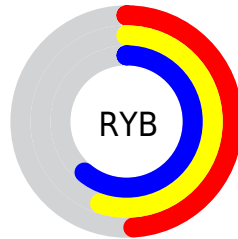

Details

The XYZ color **26.0115, 30.1358, 35.0177** is a dark color, and the websafe version is hex **669999**. A complement of this color would be **24.6181, 23.1429, 22.9094**, and the grayscale version is **27.2772, 28.6978, 31.2519**.

A 20% lighter version of the original color is **52.5457, 59.6200, 68.4129**, and **10.3001, 12.3758, 14.6778** is the 20% darker color. If you saturate the color by 10%, you get **23.8802, 29.0428, 34.6939**, and if you desaturate by 10%, it is **28.4979, 31.4134, 35.3604**.

Distribution

Red (49%)

Green (61%)

Blue (60%)

Red (49%)

Yellow (55%)

Blue (61%)

Cyan (19%)