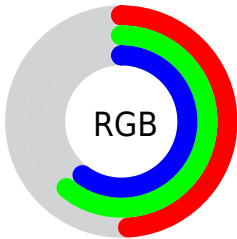

Distribution

Red (49%)

Green (61%)

Blue (60%)