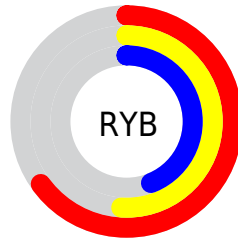

- Red (65%)
- Yellow (51%)
- Blue (44%)