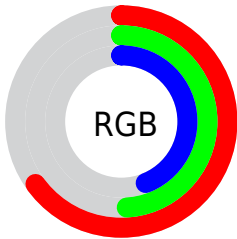

Distribution

- Red (65%)
- Green (49%)
- Blue (44%)