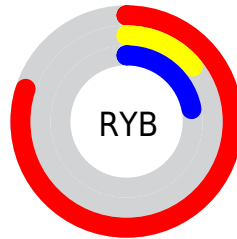

- Red (80%)
- Yellow (14%)
- Blue (22%)