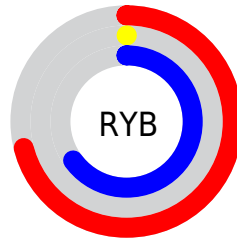

- Red (71%)
- Yellow (0%)
- Blue (65%)