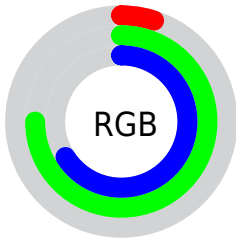

Distribution

- Red (5%)
- Green (75%)
- Blue (66%)