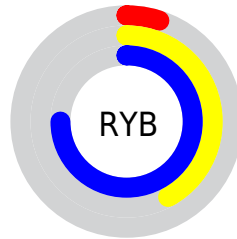

- Red (5%)
- Yellow (42%)
- Blue (75%)