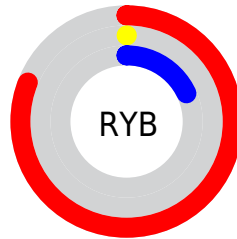

- Red (81%)
- Yellow (0%)
- Blue (18%)