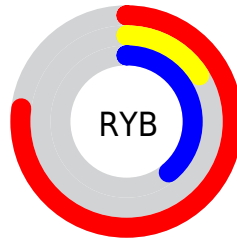

- Red (77%)
- Yellow (16%)
- Blue (39%)