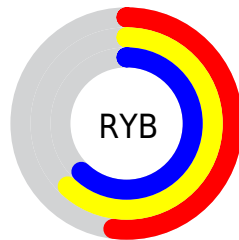

Details

The XYZ color **26.1334, 31.1337, 26.8223** is a dark color, and the websafe version is hex **669999**. A complement of this color would be **28.6607, 26.5136, 35.9563**, and the grayscale version is **28.0449, 29.5054, 32.1314**.

A 20% lighter version of the original color is **52.9069, 61.5728, 55.5506**, and **10.3863, 12.9789, 10.1414** is the 20% darker color. If you saturate the color by 10%, you get **22.8133, 29.5398, 21.3910**, and if you desaturate by 10%, it is **29.9947, 32.9894, 33.1375**.

Distribution

Red (52%)

Green (62%)

Blue (52%)

Red (52%)

Yellow (62%)

Blue (62%)

Cyan (16%)

Magenta (0%)

Yellow (16%)

Black (38%)

Cyan (48%)

Magenta (38%)

Yellow (48%)

Brightness & Saturation Gradients

These gradients show how the XYZ color 26.1334, 31.1337, 26.8223 changes by changing the brightness by 10 percent. The first figure shows a shift by +10% for each color and the second figure -10%.