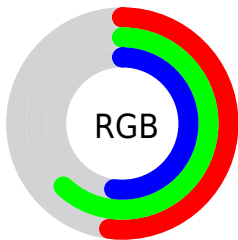

Distribution

Red (52%)

Green (62%)

Blue (52%)