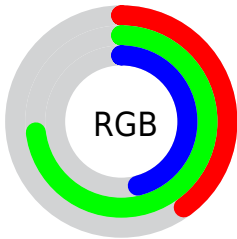

Distribution

- Red (40%)
- Green (73%)
- Blue (46%)