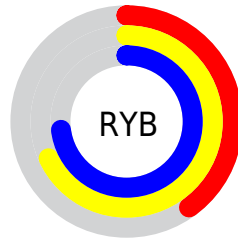

- Red (40%)
- Yellow (68%)
- Blue (73%)