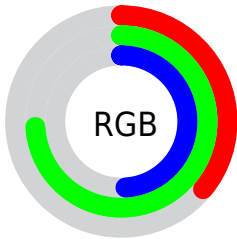

Distribution

- Red (36%)
- Green (74%)
- Blue (49%)