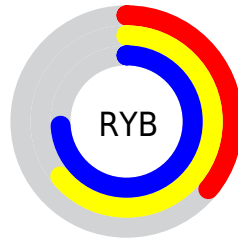

- Red (36%)
- Yellow (64%)
- Blue (74%)