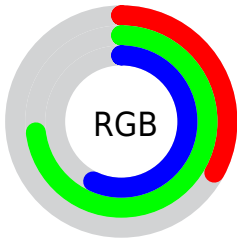

Distribution

- Red (33%)
- Green (73%)
- Blue (57%)