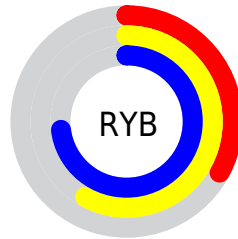

- Red (33%)
- Yellow (58%)
- Blue (73%)