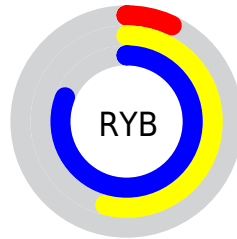

- Red (7%)
- Yellow (54%)
- Blue (81%)