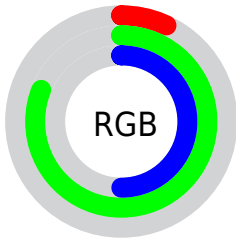

Distribution

- Red (7%)
- Green (81%)
- Blue (50%)