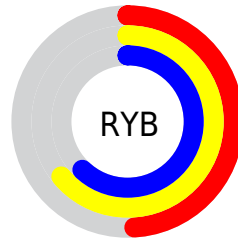

Details

The XYZ color **26.1589, 32.5003, 24.2965** is a dark color, and the websafe version is hex **669966**. A complement of this color would be **27.8504, 24.4806, 37.9093**, and the grayscale version is **28.6603, 30.1529, 32.8365**.

A 20% lighter version of the original color is **52.8744, 63.5475, 51.5986**, and **10.3823, 13.6400, 8.9231** is the 20% darker color. If you saturate the color by 10%, you get **23.2150, 31.0942, 19.1620**, and if you desaturate by 10%, it is **29.5572, 34.1228, 30.3457**.

Distribution

Red (51%)

Green (64%)

Blue (49%)

Red (49%)

Yellow (64%)

Blue (62%)

Cyan (20%)