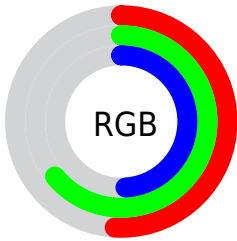

Distribution

Red (51%)

Green (64%)

Blue (49%)