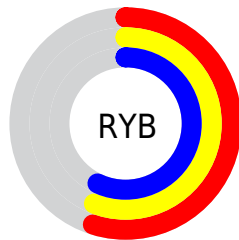

Details

The XYZ color **26.2207, 27.9579, 30.8025** is a dark color, and the websafe version is hex **999999**. A complement of this color would be **26.0106, 26.9932, 29.0399**, and the grayscale version is **26.4295, 27.8059, 30.2806**.

A 20% lighter version of the original color is **53.2379, 56.5725, 62.1465**, and **10.4722, 11.2348, 12.4431** is the 20% darker color. If you saturate the color by 10%, you get **23.9143, 26.7698, 30.6911**, and if you desaturate by 10%, it is **28.8516, 29.3149, 30.9302**.

Distribution

Red (55%)

Green (57%)

Blue (57%)

Red (55%)

Yellow (56%)

Blue (57%)

Cyan (3%)