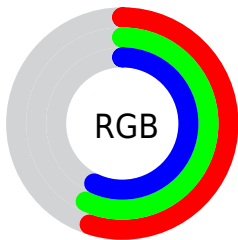

Distribution

Red (55%)

Green (57%)

Blue (57%)