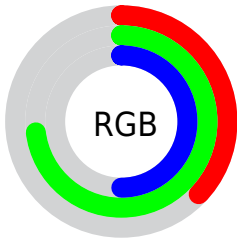

Distribution

- Red (37%)
- Green (73%)
- Blue (50%)