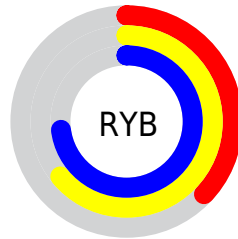

- Red (37%)
- Yellow (64%)
- Blue (73%)