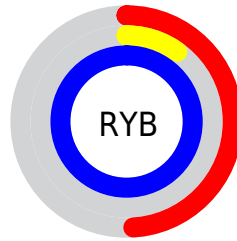

- Red (49%)
- Yellow (10%)
- Blue (99%)