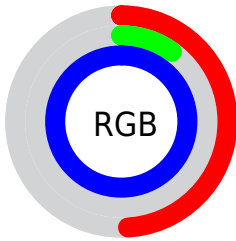

Distribution

- Red (49%)
- Green (10%)
- Blue (99%)