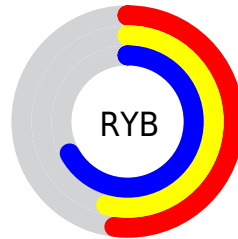

Details

The XYZ color **26.2562, 26.3921, 42.2384** is a dark color, and the websafe version is hex **9999CC**. A complement of this color would be **34.4836, 37.2617, 27.5658**, and the grayscale version is **25.2085, 26.5213, 28.8817**.

A 20% lighter version of the original color is **53.0706, 53.7551, 79.5301**, and **10.4694, 10.3157, 18.8921** is the 20% darker color. If you saturate the color by 10%, you get **21.8237, 21.2137, 41.4729**, and if you desaturate by 10%, it is **31.4045, 32.3485, 43.1172**.

Distribution

Red (52%)

Green (55%)

Blue (67%)

Red (52%)

Yellow (54%)

Blue (67%)

Cyan (22%)