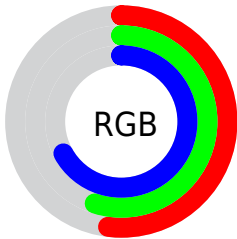

Distribution

Red (52%)

Green (55%)

Blue (67%)