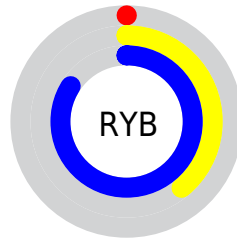

- Red (0%)
- Yellow (39%)
- Blue (84%)