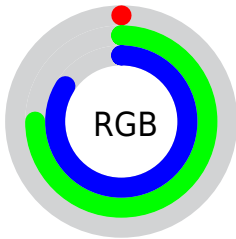

Distribution

- Red (0%)
- Green (75%)
- Blue (84%)