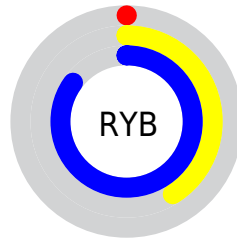

- Red (0%)
- Yellow (41%)
- Blue (85%)