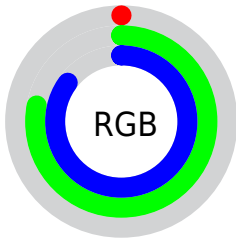

Distribution

- Red (0%)
- Green (78%)
- Blue (85%)