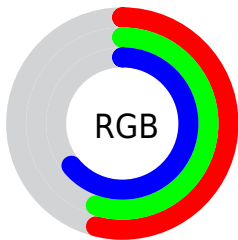

Distribution

- Red (54%)
- Green (55%)
- Blue (64%)