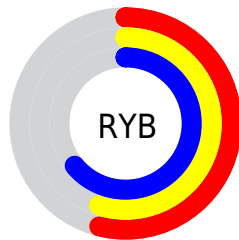

- Red (54%)
- Yellow (55%)
- Blue (64%)