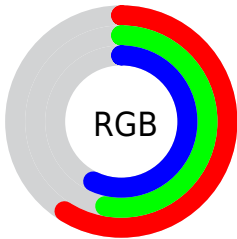

Distribution

Red (59%)

Green (53%)

Blue (57%)