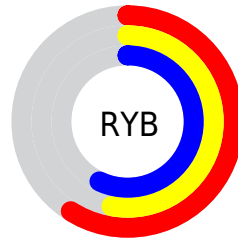

Details

The XYZ color **26.3525, 25.8563, 30.3899** is a dark color, and the websafe version is hex **999999**. A complement of this color would be **25.6327, 28.8578, 29.0315**, and the grayscale version is **25.1616, 26.4719, 28.8279**.

A 20% lighter version of the original color is **53.1939, 52.9273, 61.4452**, and **10.4596, 9.9759, 12.2007** is the 20% darker color. If you saturate the color by 10%, you get **24.0284, 21.8113, 27.7545**, and if you desaturate by 10%, it is **28.9900, 30.5001, 33.2141**.

Distribution

Red (59%)

Green (53%)

Blue (57%)

Red (59%)

Yellow (53%)

Blue (57%)

Cyan (0%)