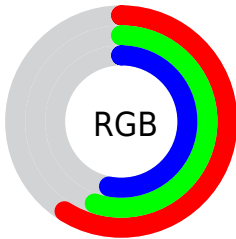

Distribution

Red (59%)

Green (55%)

Blue (53%)