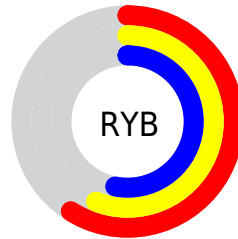

Details

The XYZ color **26.3289, 26.9895, 26.7435** is a dark color, and the websafe version is hex **999999**. A complement of this color would be **25.6219, 27.6030, 32.8318**, and the grayscale version is **25.8902, 27.2385, 29.6627**.

A 20% lighter version of the original color is **53.2707, 55.0518, 55.3953**, and **10.4414, 10.6209, 10.0940** is the 20% darker color. If you saturate the color by 10%, you get **23.9515, 23.8073, 21.1025**, and if you desaturate by 10%, it is **28.9893, 30.4991, 33.2136**.

Distribution

Red (59%)

Green (55%)

Blue (53%)

Red (59%)

Yellow (56%)

Blue (53%)

Cyan (0%)