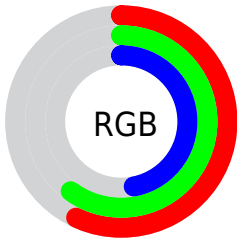

Distribution

Red (57%)

Green (60%)

Blue (47%)