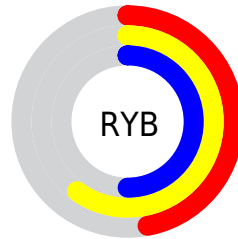

Details

The XYZ color **26.3981, 30.1341, 21.8779** is a dark color, and the websafe version is hex **999966**. A complement of this color would be **21.1001, 20.0064, 32.8881**, and the grayscale version is **27.6760, 29.1173, 31.7088**.

A 20% lighter version of the original color is **53.2167, 59.7080, 47.2481**, and **10.4730, 12.3246, 7.6213** is the 20% darker color. If you saturate the color by 10%, you get **24.9280, 29.4749, 17.3926**, and if you desaturate by 10%, it is **28.0379, 30.8655, 27.1446**.

Distribution

Red (57%)

Green (60%)

Blue (47%)

Red (47%)

Yellow (60%)

Blue (50%)

Cyan (5%)