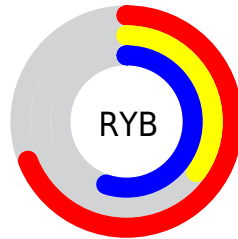

- Red (69%)
- Yellow (35%)
- Blue (55%)