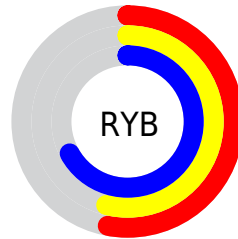

Details

The XYZ color **26.4308, 26.2681, 42.2053** is a dark color, and the websafe version is hex **9999CC**. A complement of this color would be **35.1706, 38.4125, 28.4829**, and the grayscale version is **25.2123, 26.5253, 28.8861**.

A 20% lighter version of the original color is **53.3445, 53.5714, 79.4803**, and **10.5658, 10.2427, 18.8729** is the 20% darker color. If you saturate the color by 10%, you get **21.8086, 20.7849, 41.3910**, and if you desaturate by 10%, it is **31.8212, 32.6304, 43.1497**.

Distribution

Red (53%)

Green (54%)

Blue (67%)

Red (53%)

Yellow (54%)

Blue (67%)

Cyan (21%)