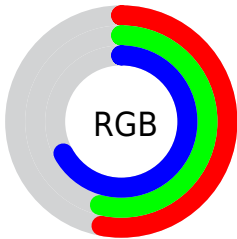

Distribution

Red (53%)

Green (54%)

Blue (67%)