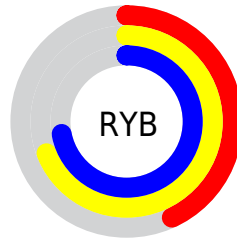

- Red (43%)
- Yellow (69%)
- Blue (72%)