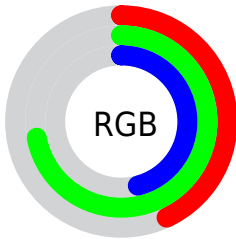

Distribution

- Red (43%)
- Green (72%)
- Blue (46%)