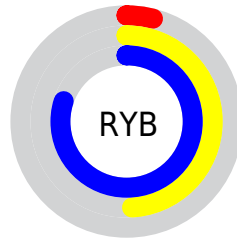

- Red (4%)
- Yellow (49%)
- Blue (80%)