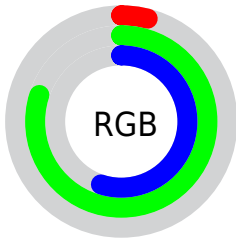

Distribution

- Red (4%)
- Green (80%)
- Blue (55%)