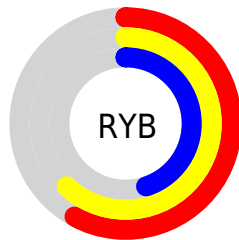

- Red (58%)
- Yellow (62%)
- Blue (45%)