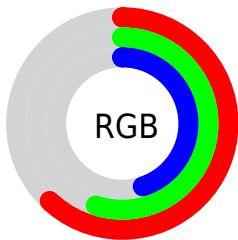

Distribution

- Red (62%)
- Green (55%)
- Blue (45%)