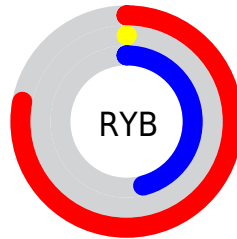

- Red (78%)
- Yellow (0%)
- Blue (46%)