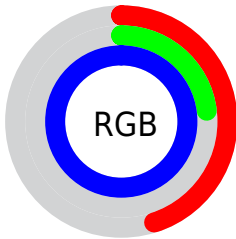

Distribution

- Red (45%)
- Green (23%)
- Blue (100%)