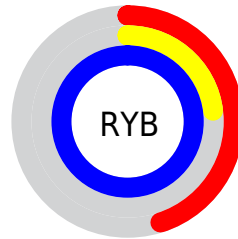

- Red (45%)
- Yellow (23%)
- Blue (100%)