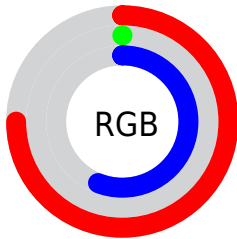

Distribution

- Red (75%)
- Green (0%)
- Blue (56%)