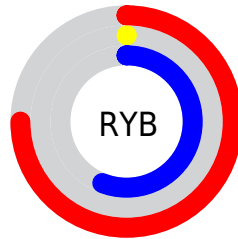

- Red (75%)
- Yellow (0%)
- Blue (56%)