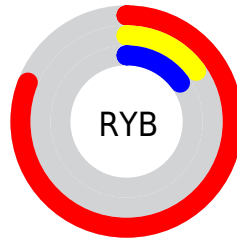

- Red (81%)
- Yellow (15%)
- Blue (15%)