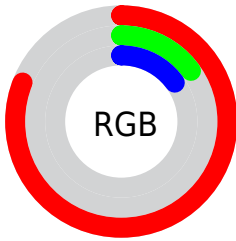

Distribution

- Red (81%)
- Green (15%)
- Blue (15%)