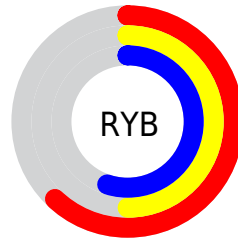

Details

The XYZ color **26.5533, 24.6009, 28.1599** is a dark color, and the websafe version is hex **996666**. A complement of this color would be **26.3182, 31.1188, 31.8149**, and the grayscale version is **24.2804, 25.5448, 27.8183**.

A 20% lighter version of the original color is **53.7021, 51.0889, 58.0697**, and **10.5853, 9.3943, 10.9282** is the 20% darker color. If you saturate the color by 10%, you get **23.9816, 20.5282, 24.0010**, and if you desaturate by 10%, it is **29.5076, 29.3417, 32.7442**.

Distribution

Red (62%)

Green (50%)

Blue (55%)

Red (62%)

Yellow (50%)

Blue (55%)

Cyan (0%)