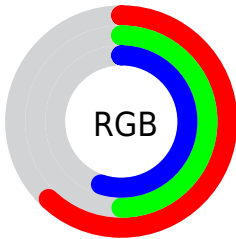

Distribution

Red (62%)

Green (50%)

Blue (55%)