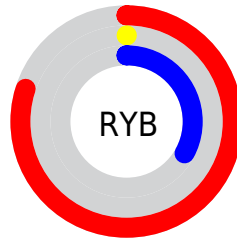

- Red (80%)
- Yellow (0%)
- Blue (33%)