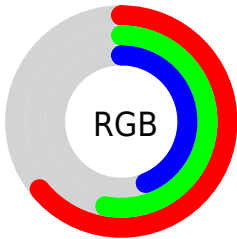

Distribution

- Red (64%)
- Green (53%)
- Blue (44%)