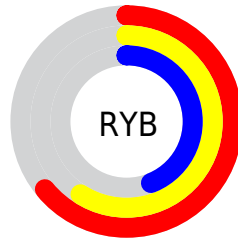

- Red (64%)
- Yellow (59%)
- Blue (44%)