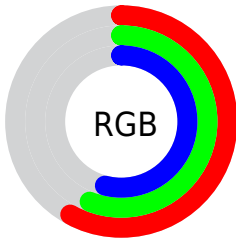

Distribution

Red (58%)

Green (56%)

Blue (54%)