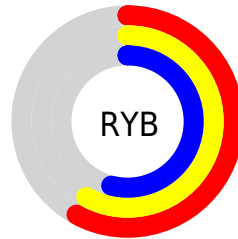

Details

The XYZ color **26.7322, 27.8406, 27.6317** is a dark color, and the websafe version is hex **999999**. A complement of this color would be **25.5637, 27.1327, 32.3238**, and the grayscale version is **26.5663, 27.9498, 30.4373**.

A 20% lighter version of the original color is **53.8891, 56.3467, 56.7509**, and **10.6717, 11.1135, 10.5995** is the 20% darker color. If you saturate the color by 10%, you get **24.6556, 25.2811, 22.0254**, and if you desaturate by 10%, it is **29.0322, 30.6100, 34.0414**.

Distribution

Red (58%)

Green (56%)

Blue (54%)

Red (58%)

Yellow (58%)

Blue (54%)

Cyan (0%)

Magenta (4%)

Yellow (8%)

Black (42%)

Cyan (42%)

Magenta (44%)

Yellow (46%)

Brightness & Saturation Gradients

These gradients show how the XYZ color 26.7322, 27.8406, 27.6317 changes by changing the brightness by 10 percent. The first figure shows a shift by +10% for each color and the second figure -10%.