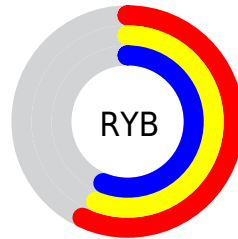

- Red (57%)
- Yellow (56%)
- Blue (56%)