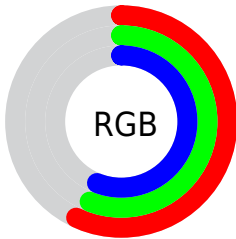

Distribution

- Red (57%)
- Green (56%)
- Blue (56%)