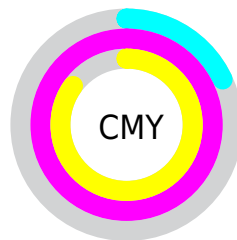

A 20% lighter version of the original color is **46.2879, 28.7323, 11.7006**, and **11.6771, 6.0197, 0.5465** is the 20% darker color. If you saturate the color by 10%, you get **26.6599, 13.7014, 3.1558**, and if you desaturate by 10%, it is **27.2754, 14.3751, 5.0790**.

# Distribution

- Red (82%)
- Green (0%)
- Blue (15%)

- Red (82%)
- Yellow (0%)
- Blue (15%)

- Cyan (0%)
- Magenta (100%)
- Yellow (81%)
- Black (18%)

- Cyan (18%)
- Magenta (100%)
- Yellow (85%)

# Brightness & Saturation Gradients

These gradients show how the XYZ color 26.6607, 13.7018, 3.1590 changes by changing the brightness by 10 percent. The first figure shows a shift by +10% for each color and the second figure -10%.