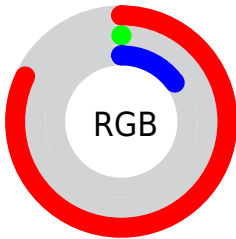

Distribution

- Red (82%)
- Green (0%)
- Blue (15%)