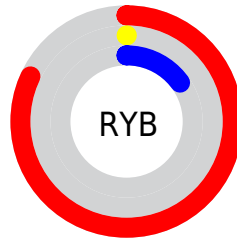

- Red (82%)
- Yellow (0%)
- Blue (15%)