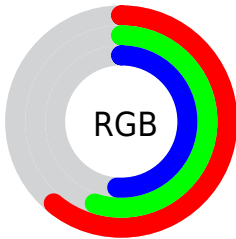

Distribution

- Red (61%)
- Green (55%)
- Blue (51%)