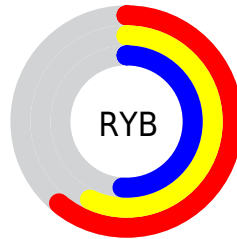

- Red (61%)
- Yellow (57%)
- Blue (51%)