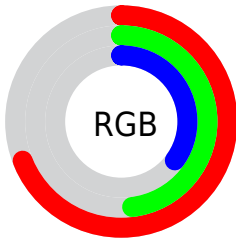

Distribution

- Red (69%)
- Green (48%)
- Blue (35%)