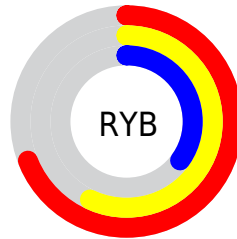

- Red (69%)
- Yellow (57%)
- Blue (35%)