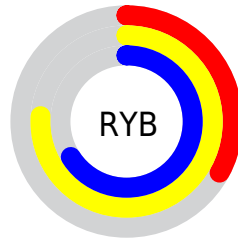

- Red (33%)
- Yellow (76%)
- Blue (66%)