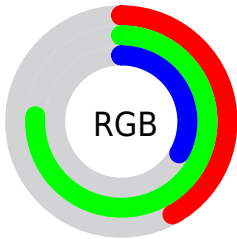

Distribution

- Red (42%)
- Green (76%)
- Blue (33%)