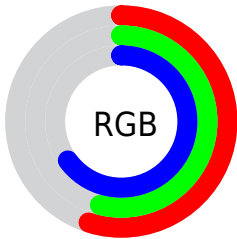

Distribution

- Red (55%)
- Green (54%)
- Blue (65%)