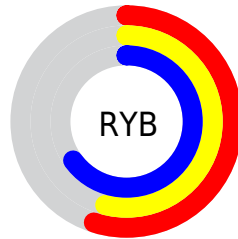

- Red (55%)
- Yellow (54%)
- Blue (65%)