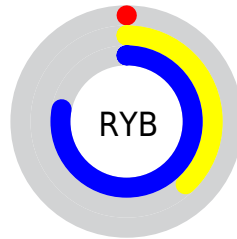

- Red (0%)
- Yellow (38%)
- Blue (78%)