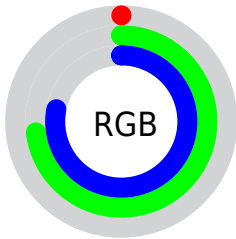

Distribution

- Red (0%)
- Green (73%)
- Blue (78%)