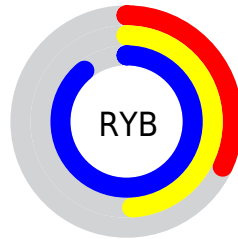

- Red (32%)
- Yellow (49%)
- Blue (89%)