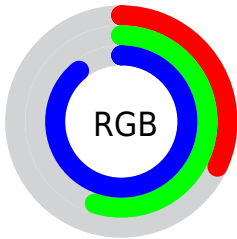

Distribution

- Red (32%)
- Green (55%)
- Blue (89%)