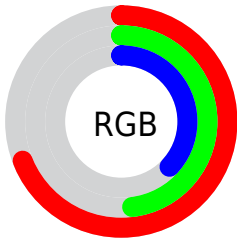

Distribution

- Red (69%)
- Green (48%)
- Blue (37%)