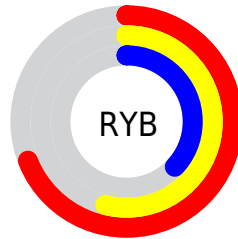

- Red (69%)
- Yellow (54%)
- Blue (37%)