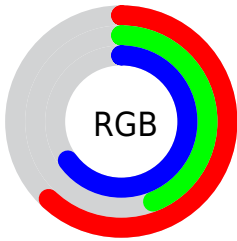

Distribution

Red (62%)

Green (44%)

Blue (65%)