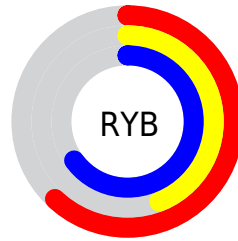

Details

The XYZ color **26.9576, 21.5298, 39.2941** is a dark color, and the websafe version is hex **996699**. A complement of this color would be **24.2964, 32.7076, 20.0725**, and the grayscale version is **21.7745, 22.9084, 24.9473**.

A 20% lighter version of the original color is **54.0136, 45.7645, 75.0938**, and **10.8805, 7.8089, 17.1534** is the 20% darker color. If you saturate the color by 10%, you get **24.8347, 17.9790, 38.7209**, and if you desaturate by 10%, it is **29.4317, 25.7685, 39.9822**.

Distribution

Red (62%)

Green (44%)

Blue (65%)

Red (62%)

Yellow (44%)

Blue (65%)

Cyan (5%)