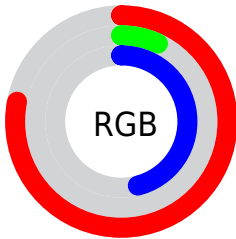

Distribution

- Red (78%)
- Green (7%)
- Blue (46%)