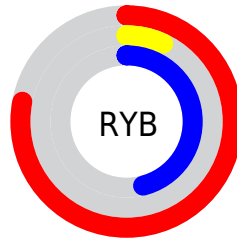

- Red (78%)
- Yellow (7%)
- Blue (46%)